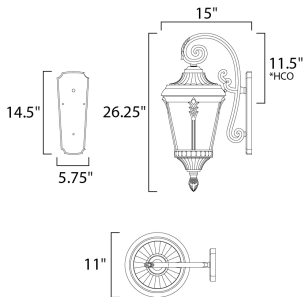

PRODUCT DESCRIPTION

Featuring a Die Cast frame of Black with clear Water Glass and added detail to the support rails, the Sentry collection represents a timeless classic reborn.

MEASUREMENTS

DIMENSION : 11" W x 26.25" H x 15" Ext
BACK PLATE : 5.75" W x 14.5" H x 11.5" HCO
HANGING WEIGHT : 9.28 lb

LAMPING

INPUT VOLTAGE : 120V
BULB : 3 x 40W Incandescent E12 Candelabra , 120W Total
BULB INCLUDED : (Not Included)
LIGHTING_DIRECTION : Down

FINISHES OPTION

Black (BK)

GLASS

Water Glass WG

MATERIAL

Die Cast Aluminum, Glass

RATINGS

cETLus
Wet Location

ADDITIONAL

INSTALL UP/DOWN: Up
OPERATING TEMPERATURE:
-20°C (-4°F), 40°C (104°F)

Always consult a qualified electrician before installing any lighting product.